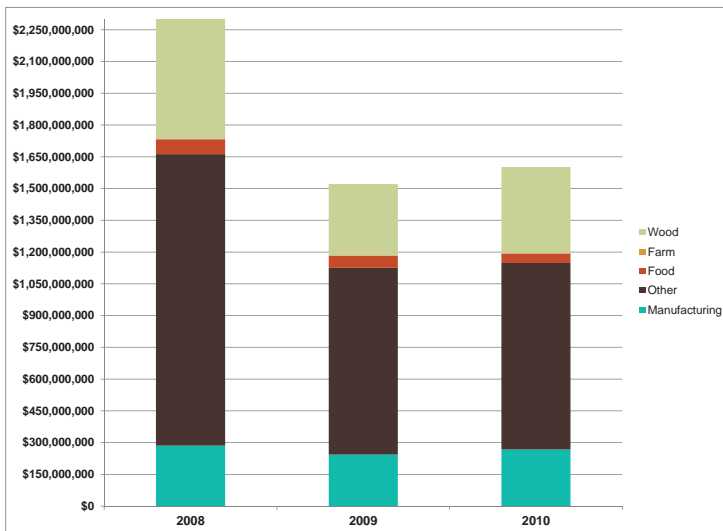

U.S. - CANADA TRUCK TRADE BY COMMODITY CASCADE GATEWAY

U.S.A. TO CANADA

CANADA TO U.S.A.

Data sources: U.S. Department of Transportation Bureau of Transportation Statistics
Data compiled by: Whatcom Council of Governments

U.S. - CANADA RAIL TRADE BY COMMODITY CASCADE GATEWAY U.S.A. TO CANADA

CANADA TO U.S.A.

Data sources: U.S. Department of Transportation Bureau of Transportation Statistics
Data compiled by: Whatcom Council of Governments