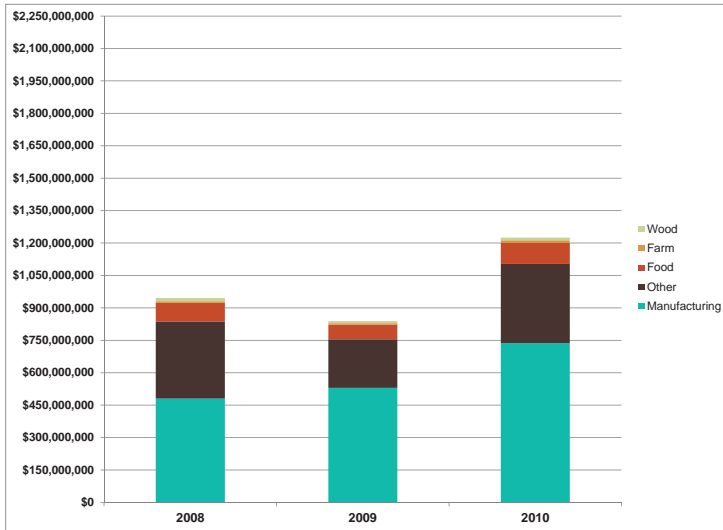

U.S. - CANADA TRUCK TRADE BY COMMODITY CASCADE GATEWAY

U.S.A. TO CANADA

CANADA TO U.S.A.

Data sources: U.S. Department of Transportation Bureau of Transportation Statistics
Data compiled by: Whatcom Council of Governments

U.S. - CANADA RAIL TRADE BY COMMODITY CASCADE GATEWAY U.S.A. TO CANADA

CANADA TO U.S.A.

Data sources: U.S. Department of Transportation Bureau of Transportation Statistics
Data compiled by: Whatcom Council of Governments